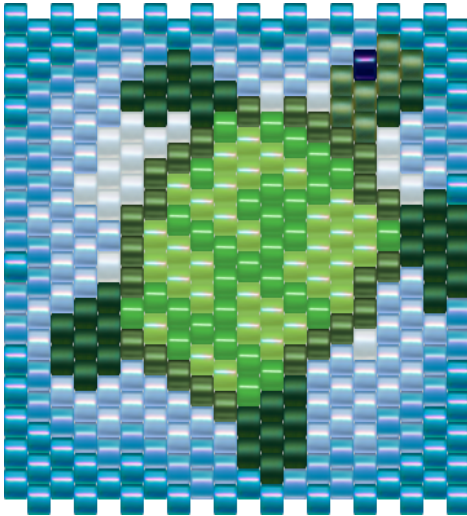

# WTO Sea Turtle Amulet Bag

Panel: 1 inch x 1.07 inch  
10 Colors, 320 total beads

|   | Delica Catalog Number | Beads used |
|---|-----------------------|------------|
|    | 083                   | 16         |
|   | 724                   | 32         |
|  | 327                   | 35         |
|  | 169                   | 34         |
|  | 176                   | 59         |
|  | 177                   | 60         |
|  | 076                   | 51         |
|  | 690                   | 25         |
|  | 373                   | 7          |
|  | 025                   | 1          |

A good substitute for 177, the border colour, is 985, if it is obtainable (a mix of watery blues).

The back of the bag is made with a mix of blues (76, 176 and 177 or 985) to resemble a watery texture.