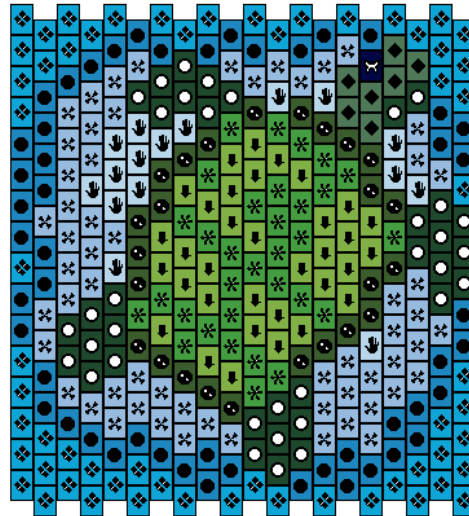

# WTO Sea Turtle Amulet Bag

Panel: 1 inch x 1.07 inch  
10 Colors, 320 total beads

|   | Delica Catalog Number | Beads used |
|---|-----------------------|------------|
|    | 083                   | 16         |
|   | 724                   | 32         |
|  | 327                   | 35         |
|  | 169                   | 34         |
|  | 176                   | 59         |
|  | 177                   | 60         |
|  | 076                   | 51         |
|  | 690                   | 25         |
|  | 373                   | 7          |
|  | 025                   | 1          |

A good substitute for 177, the border colour, is 985, if it is obtainable (a mix of watery blues).

The back of the bag is made with a mix of blues (76, 176 and 177 or 985) to resemble a watery texture.